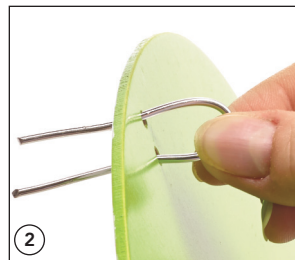

# WREATH DISCS

**9722332** Wreath Discs  
White. Wood. 13" Diameter

Add an extra dimension to Work Wreaths. A coordinating Wreath Disc provides strength and stability, allows a place for personalization (monogram or initial), and offers a flat surface for other decorations or gifts to be attached with Glue Dots® or other suitable adhesive.

*Decorated wreath shown for illustrative purposes only.*

BACK

## How To:

1. Have handy: a Wreath Disc, wire clippers, + wire.
2. Loop a small piece of wire through a pair of holes on the back of the Wreath Disc.
3. With disc butted against the back of wreath, twist ends of wire together around wreath frame, securing in place.