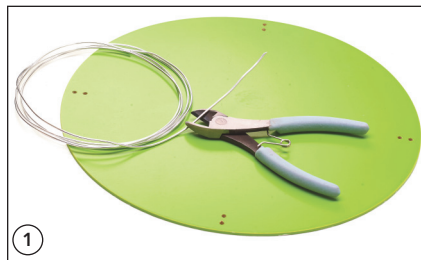

# WREATH DISCS

**9722332** Wreath Discs  
White. Wood. 13" Diameter

Add an extra dimension to Work Wreaths. A coordinating Wreath Disc provides strength and stability, allows a place for personalization (monogram or initial), and offers a flat surface for other decorations or gifts to be attached with Glue Dots® or other suitable adhesive.

*Decorated wreath shown for illustrative purposes only.*

BACK

## How To:

1. Have handy: a Wreath Disc, wire clippers, + wire.
2. Loop a small piece of wire through a pair of holes on the back of the Wreath Disc.
3. With disc butted against the back of wreath, twist ends of wire together around wreath frame, securing in place.

**9722331** Wreath Disc Asst.  
Green/Blue/Pink. Wood. 13" Diameter

**burton**  
**+BURTON**  
the TOTAL gift experience®

[www.burtonandburton.com](http://www.burtonandburton.com)  
800-241-2094 Fax 800-880-9759  
706-548-1588 Fax 706-546-8482  
325 Cleveland Road Bogart, GA 30622