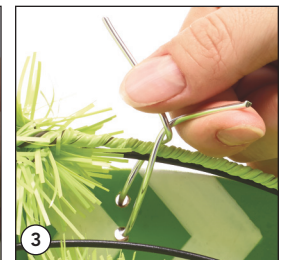

# WREATH DISCS

**9722332** Wreath Discs  
White. Wood. 13" Diameter

Add an extra dimension to Work Wreaths. A coordinating Wreath Disc provides strength and stability, allows a place for personalization (monogram or initial), and offers a flat surface for other decorations or gifts to be attached with Glue Dots® or other suitable adhesive.

*Decorated wreath shown for illustrative purposes only.*

BACK

## How To:

1. Have handy: a Wreath Disc, wire clippers, + wire.
2. Loop a small piece of wire through a pair of holes on the back of the Wreath Disc.
3. With disc butted against the back of wreath, twist ends of wire together around wreath frame, securing in place.